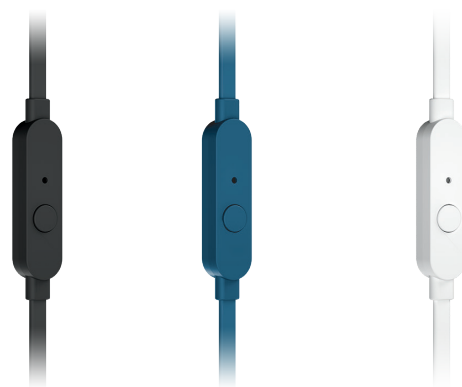

TUNE110

In-ear headphones

Bass that rocks, and ready to roll.

Introducing JBL TUNE110 in-ear headphones. They're lightweight, comfortable and compact. Under the durable earpiece housing, a pair of 9mm drivers punch out some serious bass, reproducing the JBL Pure Bass sound you've experienced in concert halls, arenas and recording studios around the world. In addition, the single-button remote on a tangle-free flat cable lets you control music playback, as well as answer calls on the fly with a built-in microphone. Making the JBL TUNE110 your everyday companion for work, at home and on the road.

Features

- ▶ JBL Pure Bass sound
- ▶ 1-button remote with microphone
- ▶ Tangle-free flat cable

TUNE110

In-ear headphones

Features and Benefits

JBL Pure Bass sound

For over 60 years, JBL has engineered the precise, impressive sound found in big venues around the world. These headphones reproduce that same JBL sound, punching out bass that's both deep and powerful.

1-button remote with microphone

Control music playback with a convenient one-button remote. Got an incoming call? Answer it on the fly with the built-in microphone.

Tangle-free flat cable

A flat cable that's durable and won't tangle up in knots.

What's in the box:

- 1 pair of TUNE110 headphones
- Ear tips (S, M, L)
- Warning card
- Warranty card

Technical specifications:

- ▶ Plug: 3.5mm
- ▶ Dynamic Driver: 9mm
- ▶ Frequency response: 20Hz – 20kHz