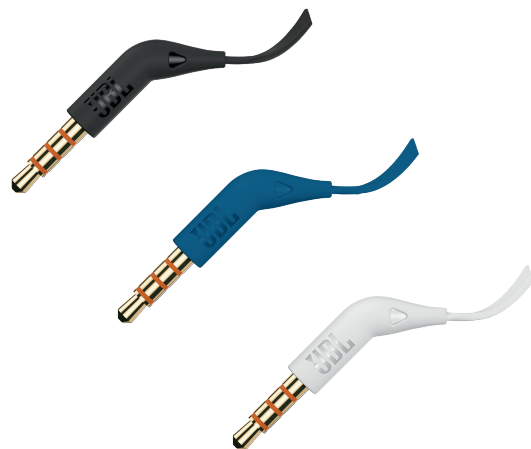

TUNE110

In-ear headphones

Bass that rocks, and ready to roll.

Introducing JBL TUNE110 in-ear headphones. They're lightweight, comfortable and compact. Under the durable earpiece housing, a pair of 9mm drivers punch out some serious bass, reproducing the JBL Pure Bass sound you've experienced in concert halls, arenas and recording studios around the world. In addition, the single-button remote on a tangle-free flat cable lets you control music playback, as well as answer calls on the fly with a built-in microphone. Making the JBL TUNE110 your everyday companion for work, at home and on the road.

Features

- ▶ JBL Pure Bass sound
- ▶ 1-button remote with microphone
- ▶ Tangle-free flat cable

TUNE110

In-ear headphones

Features and Benefits

JBL Pure Bass sound

For over 60 years, JBL has engineered the precise, impressive sound found in big venues around the world. These headphones reproduce that same JBL sound, punching out bass that's both deep and powerful.

1-button remote with microphone

Control music playback with a convenient one-button remote. Got an incoming call? Answer it on the fly with the built-in microphone.

Tangle-free flat cable

A flat cable that's durable and won't tangle up in knots.

What's in the box:

- 1 pair of TUNE110 headphones
- Ear tips (S, M, L)
- Warning card
- Warranty card

Technical specifications:

- ▶ Plug: 3.5mm
- ▶ Dynamic Driver: 9mm
- ▶ Frequency response: 20Hz – 20kHz